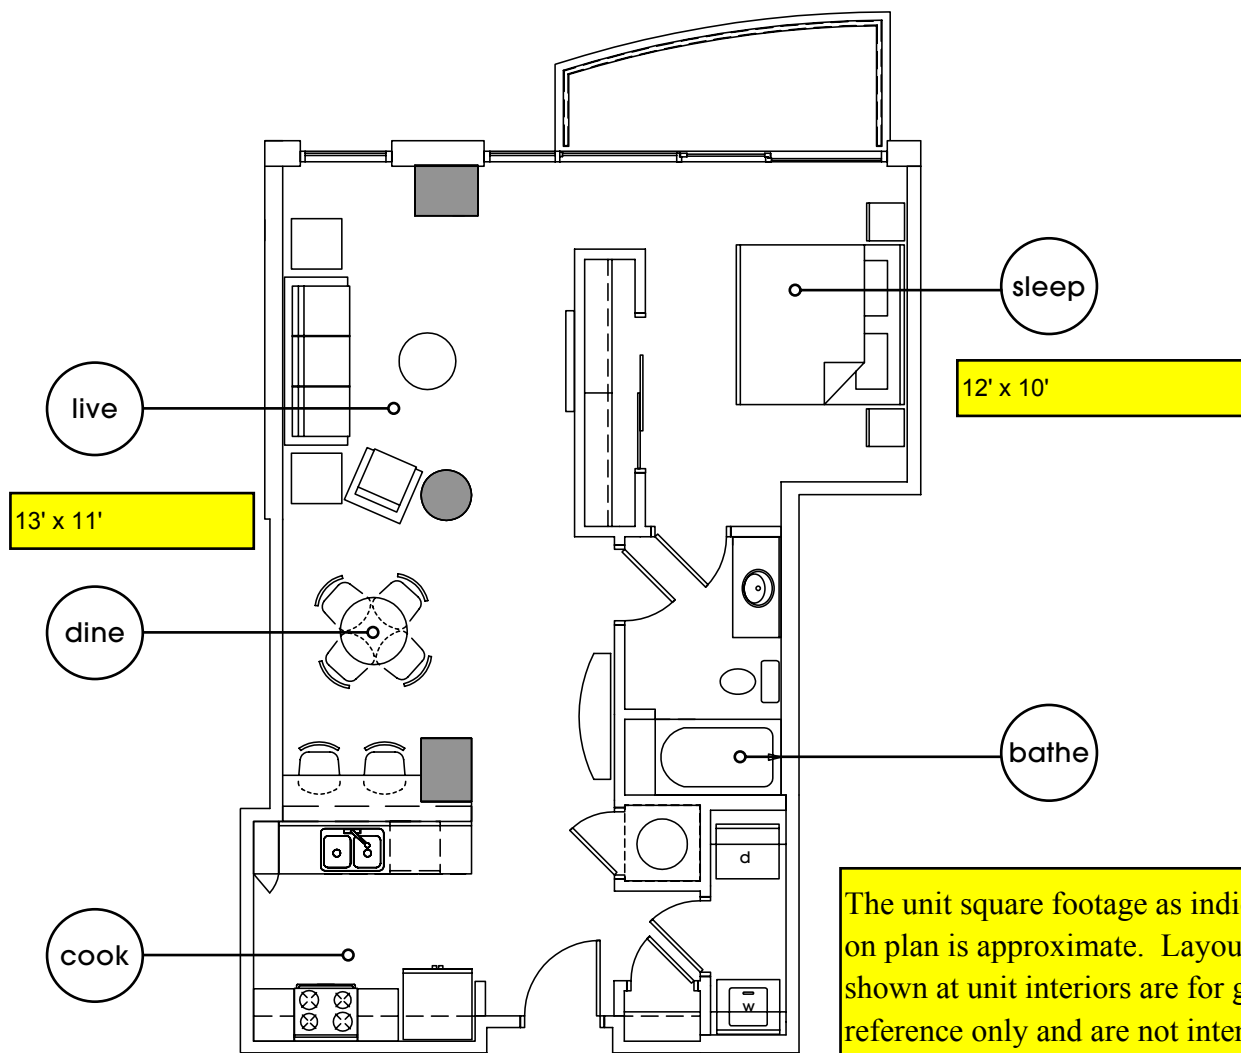

Residence A11 | 1 bedroom + 1 bath

interior: 812 sq. ft.
exterior: 64 sq. ft.

total: 876 sq. ft.

The unit square footage as indicated on plan is approximate. Layout shown at unit interiors are for general reference only and are not intended to depict precisely the actual as built conditions. Actual dimensions and layout at interior units may vary. Drawing is not to scale.